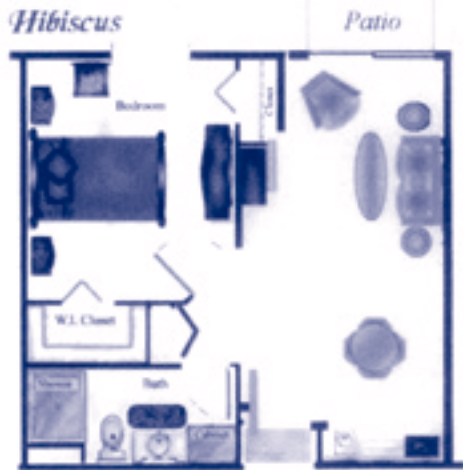

Floor Plans

Floor Plans

Gardens of Venice Retirement Residence
2701 Jacaranda Blvd. • Venice, FL 34293
Tel: 941.497.0650 • Fax: 941.497.0656